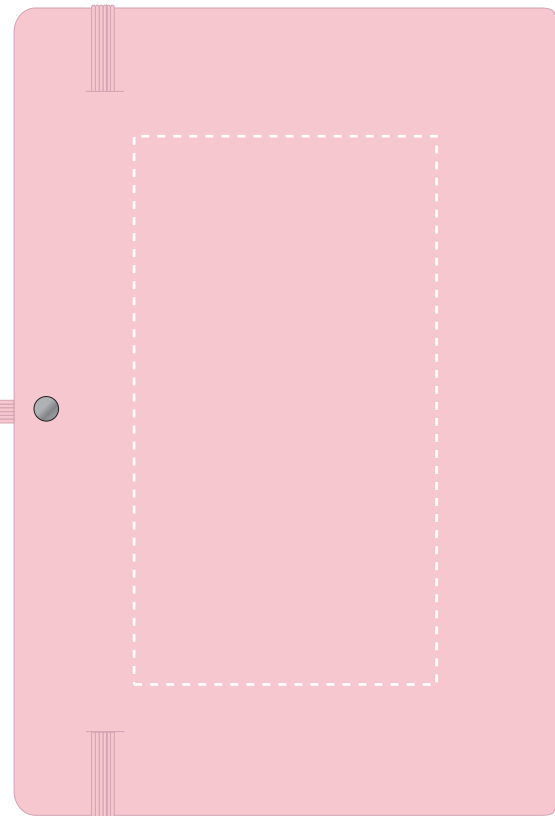

### PANTONE REFERENCE(S)

Debossing / Foil Blocking

ARTWORK SCALE 50%

- CENTRED TO PRINT AREA
- CENTRED TO NOTEBOOK

ARTWORK SCALE 50%

- CENTRED TO PRINT AREA
- CENTRED TO NOTEBOOK

The dashed line is to demonstrate print area and will not appear on your printed item