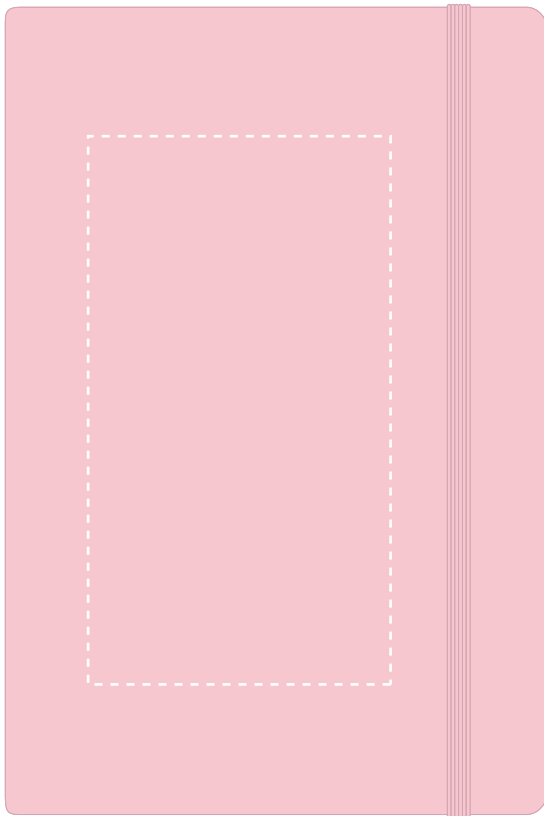

### PRINTING CONCERNS: SMALL DETAILS MAY FILL

Please note that this product has Sustainability Markings that are not visible from this perspective

We stock this item in the following colours

### PANTONE REFERENCE(S)

Debossing / Foil Blocking

ARTWORK SCALE 50%

- CENTRED TO PRINT AREA
- CENTRED TO NOTEBOOK

ARTWORK SCALE 50%

- CENTRED TO PRINT AREA
- CENTRED TO NOTEBOOK

The dashed line is to demonstrate print area and will not appear on your printed item